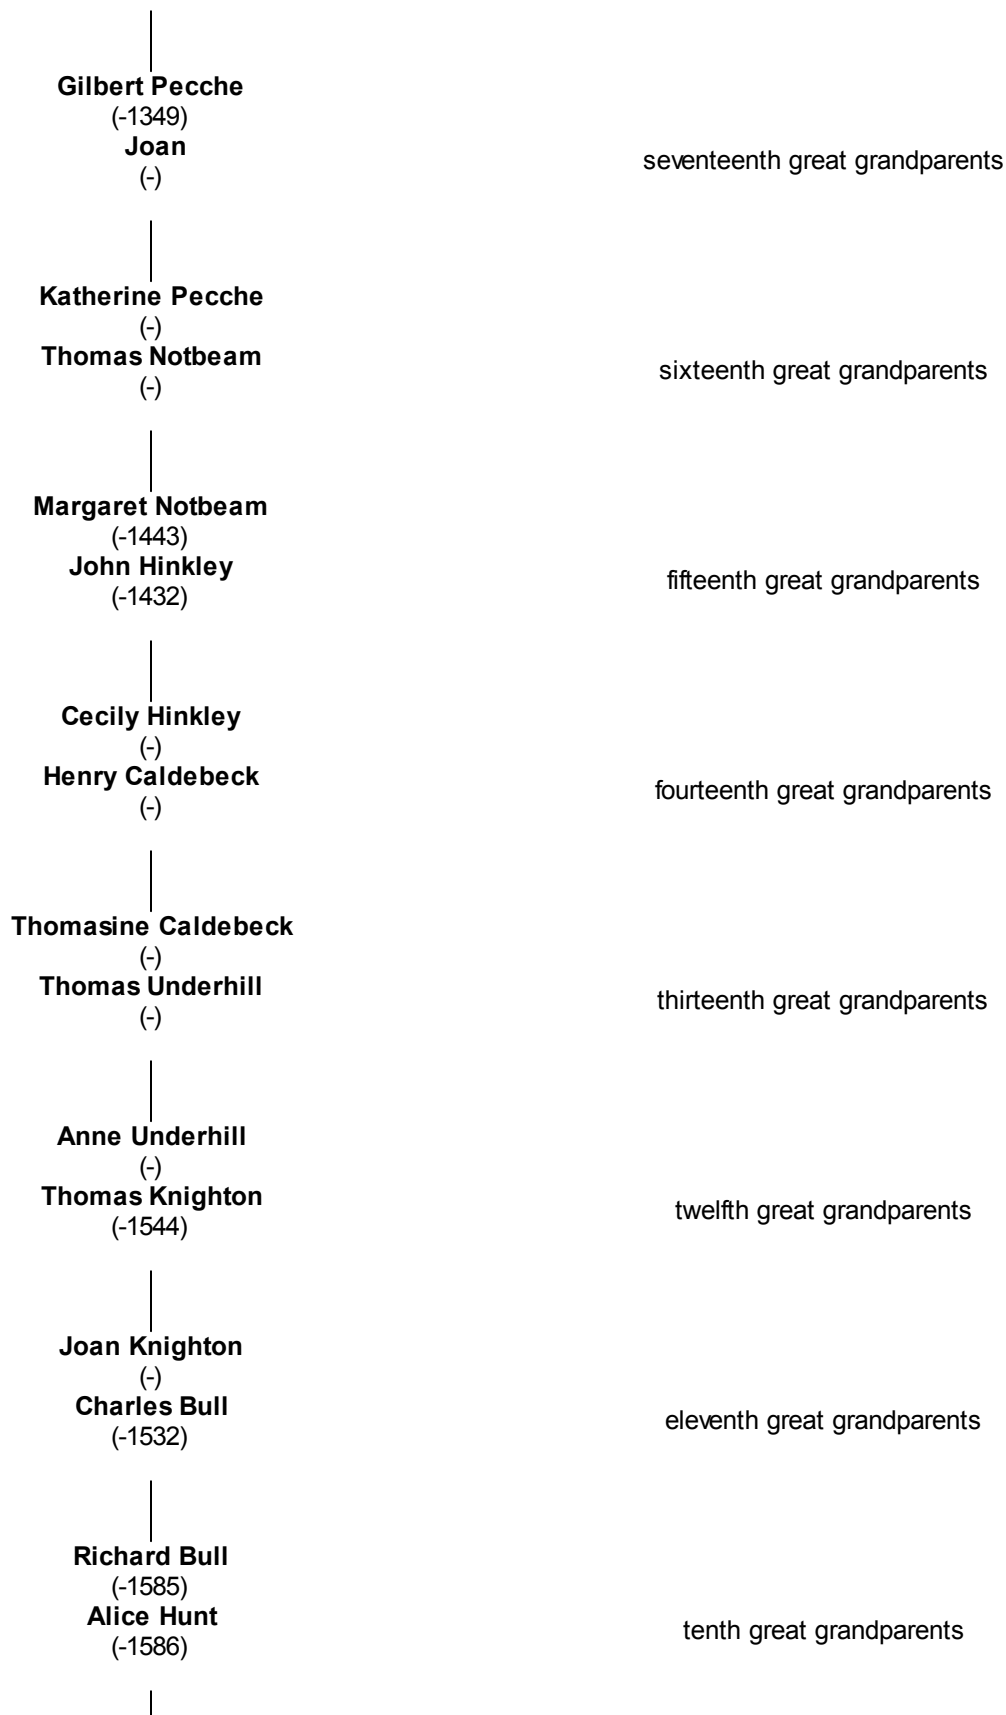

Relationship Chart

29 July 2017

—
|
Gilbert de Brionne
(979-1040)
Herleve de Falaise
(1003-1050)

25th great grandparents

—
|
Richard de Brionne
(1035-1089)
Rohese Giffard
(1034-1090)

24th great grandparents

—
|
Robert de Clare
(-)
Maud de Senlis
(-)

23rd great grandparents

—
|
Walter de Clare
(1130-1196)
Maud de Lucy
(-)

22nd great grandparents

—
|
Alice de Clare
(-)
Gilbert Pecche
(-)

21st great grandparents

—
|
Hamon Pecche
(-1241)
Eve
(-)

20th great grandparents

—
|
Gilbert Pecche
(-1291)
Joan de Creye
(-)

nineteenth great grandparents

—
|
Gilbert Pecche
(-)
Iseult
(-)

eighteenth great grandparents

Relationship Chart

29 July 2017

Relationship Chart

29 July 2017

Relationship Chart

29 July 2017