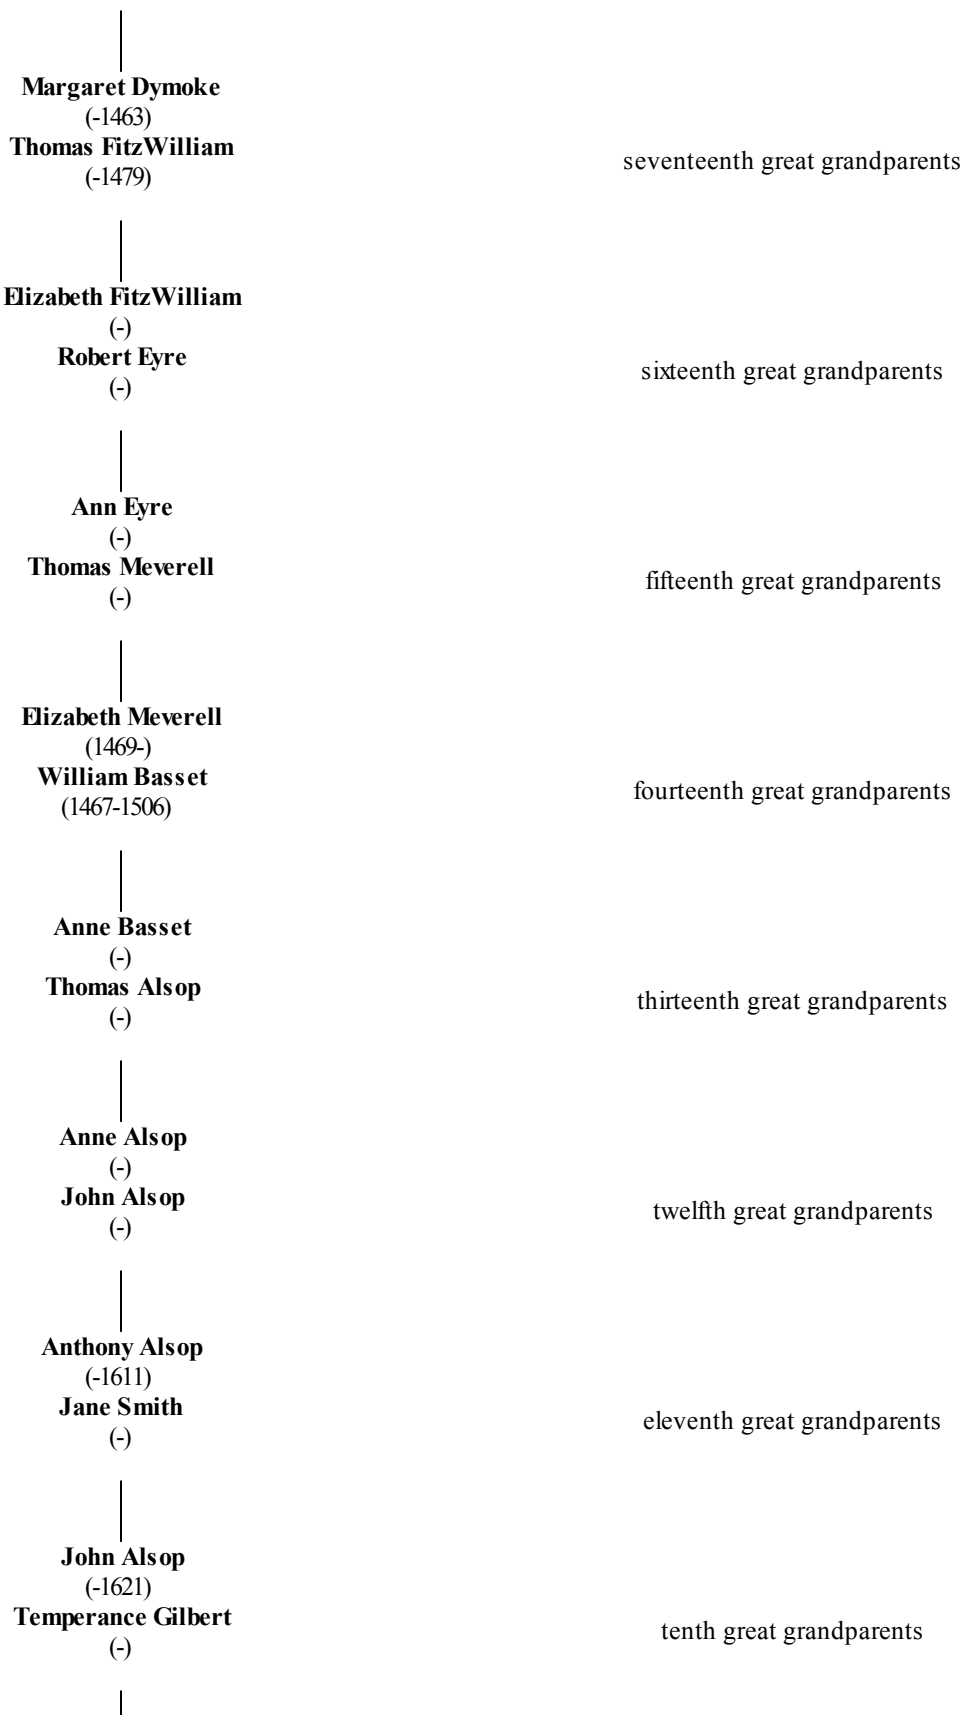

# Relationship Chart

7 August 2013

Nathan Nettleton  
(1694-1746)  
Susanna Plumb  
(1702-)

seventh great grandparents

Anne Nettleton  
(1731-)  
Samuel Woodruff  
(-1772)

sixth great grandparents

John Woodruff  
(1760-)  
Sally DeForest  
(-)

fifth great grandparents

Denman Woodruff  
(1791-1873)  
Naomi Gillette  
(1791-)

fourth great grandparents

Sarah Jane Woodruff  
(1822-1859)  
Joseph Denison  
(1815-)

third great grandparents

Ellen Frances Denison  
(1850-)  
Charles Ogden Whedon  
(1849-)

second great grandparents