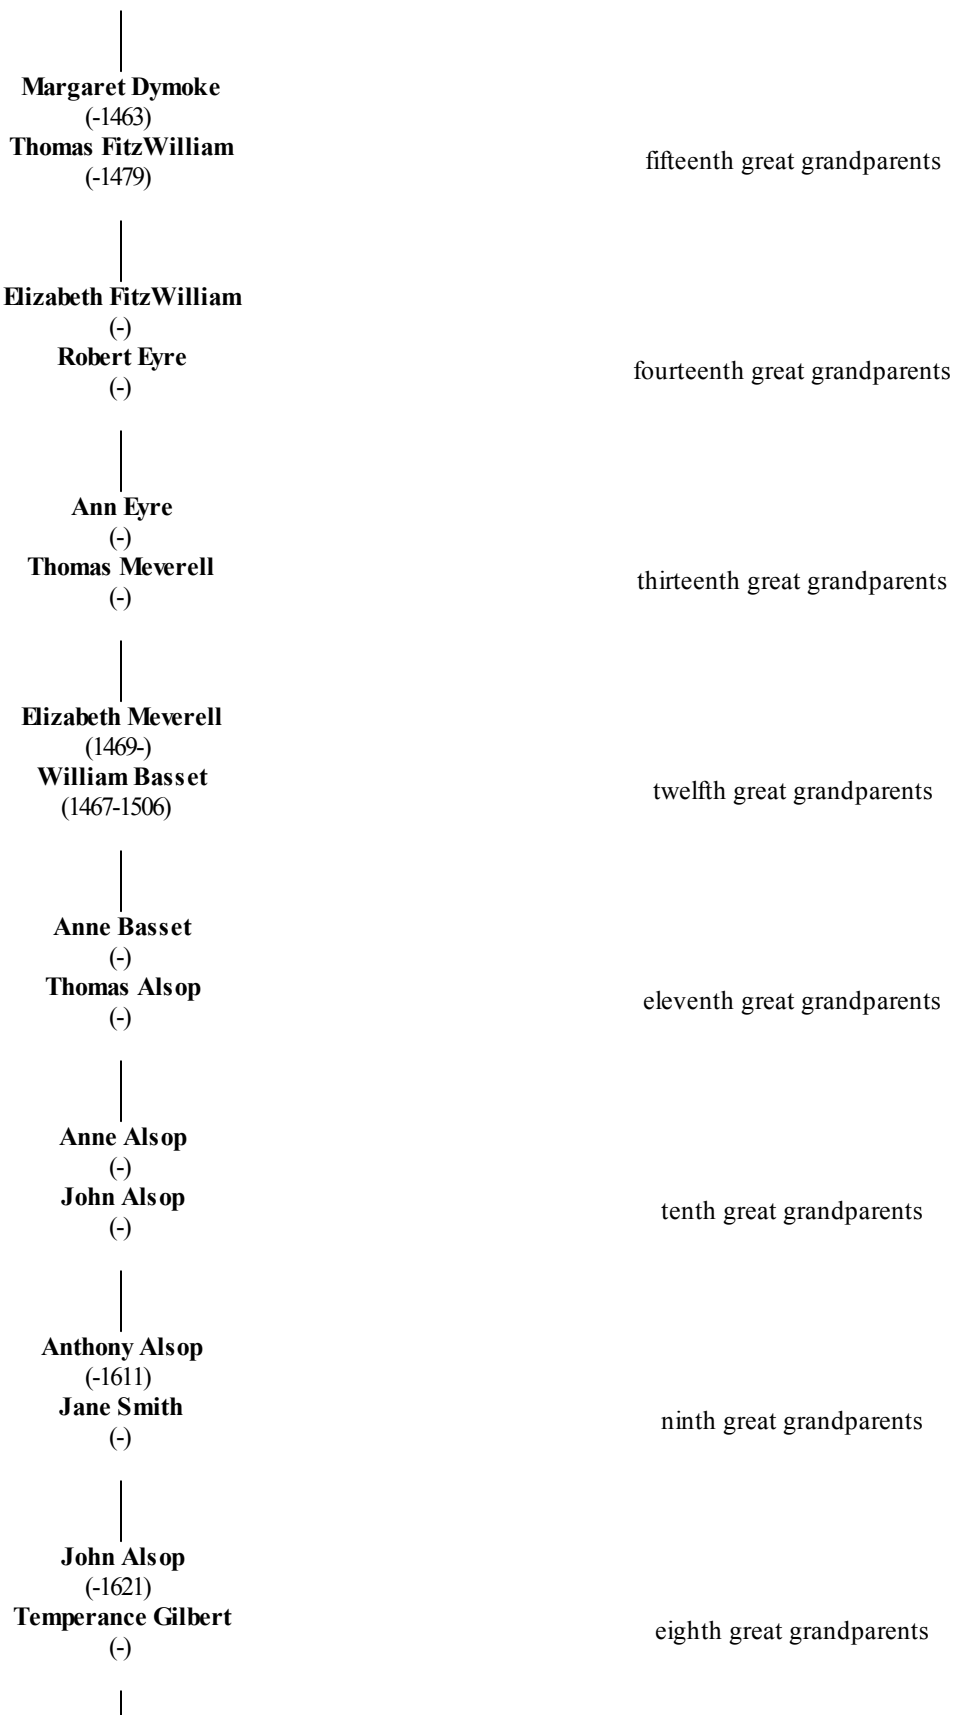

Relationship Chart

8 August 2013

Relationship Chart

8 August 2013

Joseph Alsop
(1621-1698)
Elizabeth Preston
(1624-1693)

seventh great grandparents

Jemima Alsop
(1670-)
John Paine
(1653-1706)

sixth great grandparents

Lydia Paine
(-)
John Salmon
(1697-1762)

fifth great grandparents

John Salmon
(1729-)
Jerusha Covell
(-)

fourth great grandparents

Mary Salmon
(1756-1839)
Elijah Sabin
(1755-1845)

third great grandparents

Mary Ann Sabin
(1793-1877)
James Dakin
(1790-1857)

second great grandparents

Edwin Francis Dakin
(1819-1892)
Hannah Jane Bellar
(1825-1886)

great grandparents

Walter Edwin Dakin
(1857-1955)
Rosina Maria Otte
(1863-1944)

grandparents