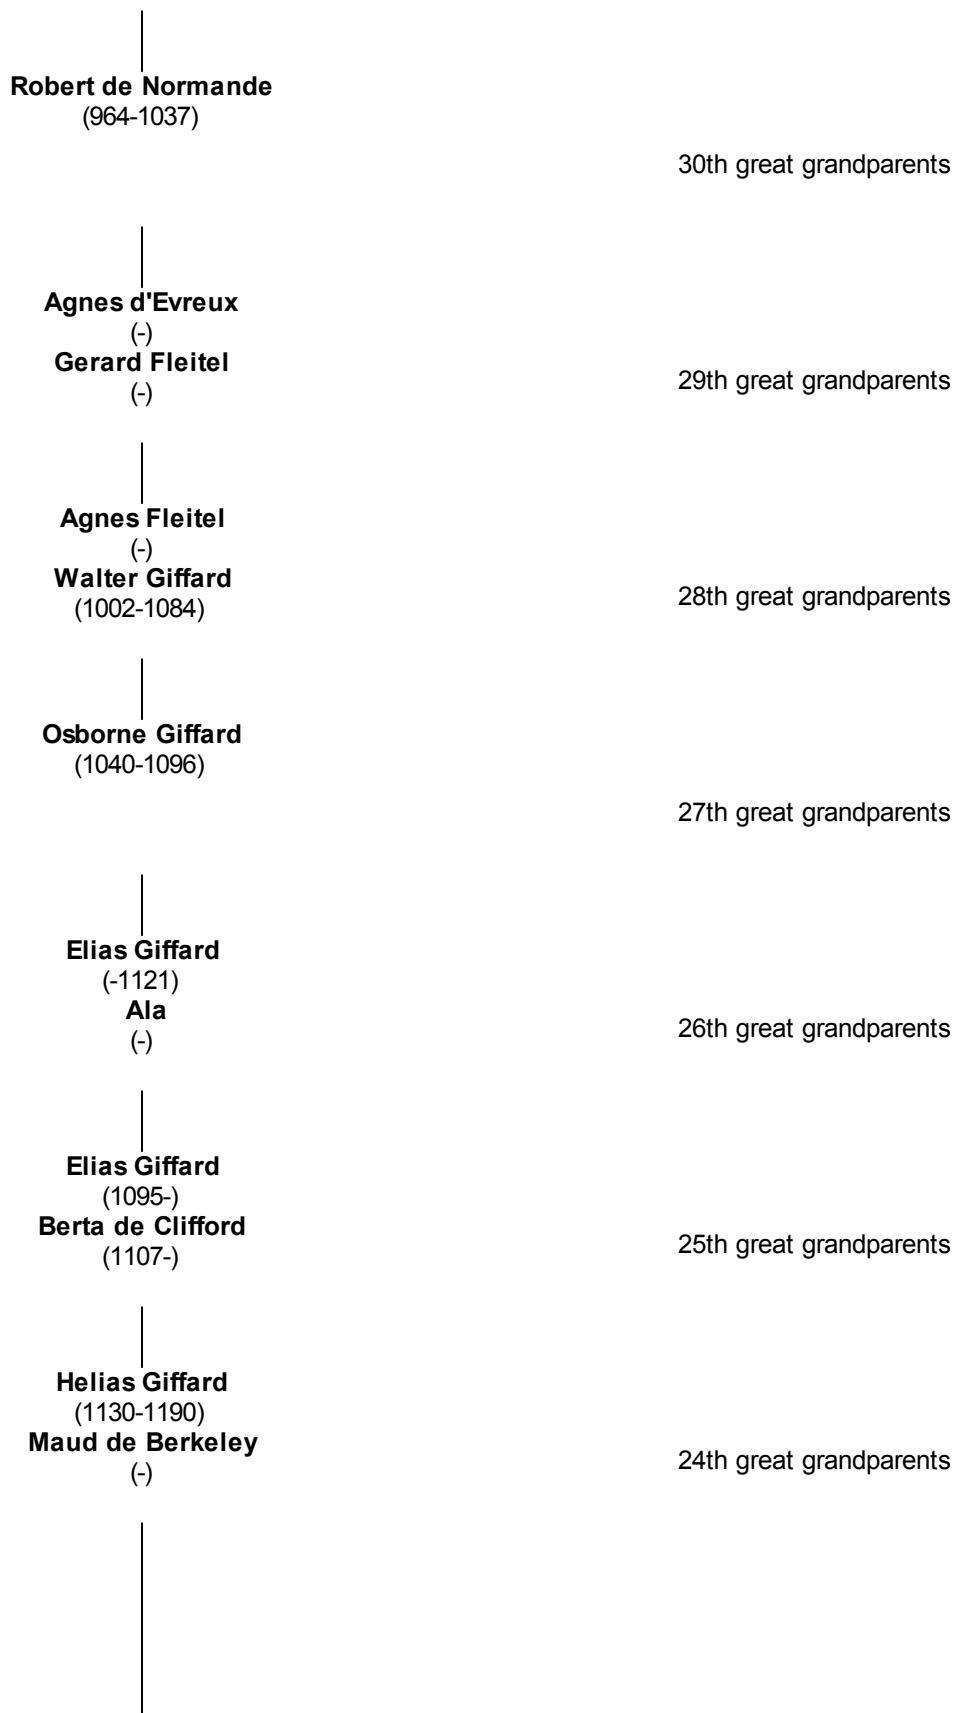

# Relationship Chart

15 March 2014

Thomas Giffard  
(-)

23rd great grandparents

Helias Giffard  
(1200-1248)  
Isabel Musard  
(-)

22nd great grandparents

John Giffard  
(-1299)  
Margaret de Neville  
(-)

21st great grandparents

# Relationship Chart

15 March 2014

Thomas Giffard  
(1408-1469)  
Eleanor Vaux  
(-)

sixteenth great grandparents

John Giffard  
(1431-1506)  
Agnes Winslowe  
(1439-)

fifteenth great grandparents

Thomas Giffard  
(1462-1511)  
Joan Langston  
(-1535)

eighth great grandparents

Martha Parke  
(1646-1716)  
Isaac Wheeler  
(1642-1712)

seventh great grandparents

Martha Wheeler  
(1669-1745)  
John Williams  
(1667-1702)

sixth great grandparents

Eunice Williams  
(1702-1772)  
Joseph Gallup  
(1695-1760)

fifth great grandparents

Elisha Gallup  
(1727-1800)  
Mercy Denison  
(1730-1821)

fourth great grandparents

Esther Gallup  
(1750-1815)  
Phineas Stanton  
(1741-1802)

third great grandparents